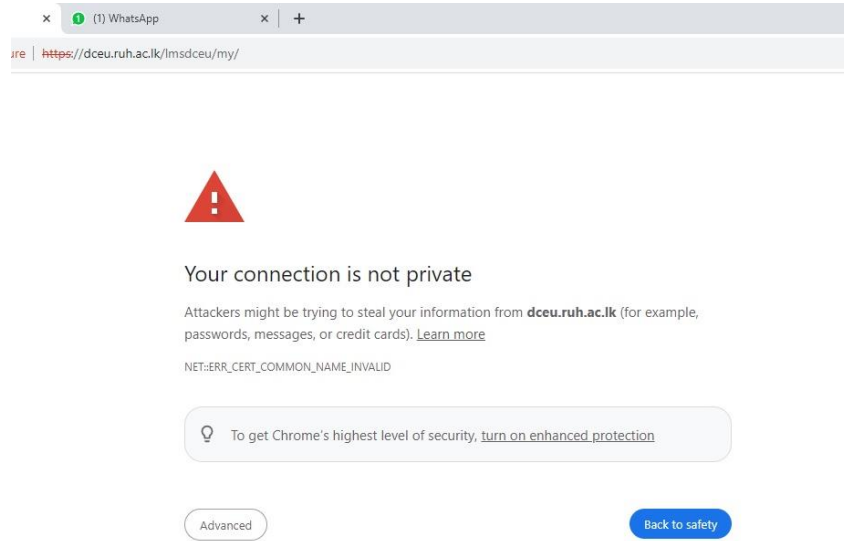

If you have experienced any issue when reaching to web and LMS like mention below please use below steps.

This message will depend on the browser and to solve this click on advanced or show details.

Advanced

back to the previous page.

[Show Details](#) [Go Back](#)

Then click on “**Proced to www.dceu.ruh.ac.lk**” shown as below

💡 To get Chrome’s highest level of security, [turn on enhanced protection](#)

Hide advanced