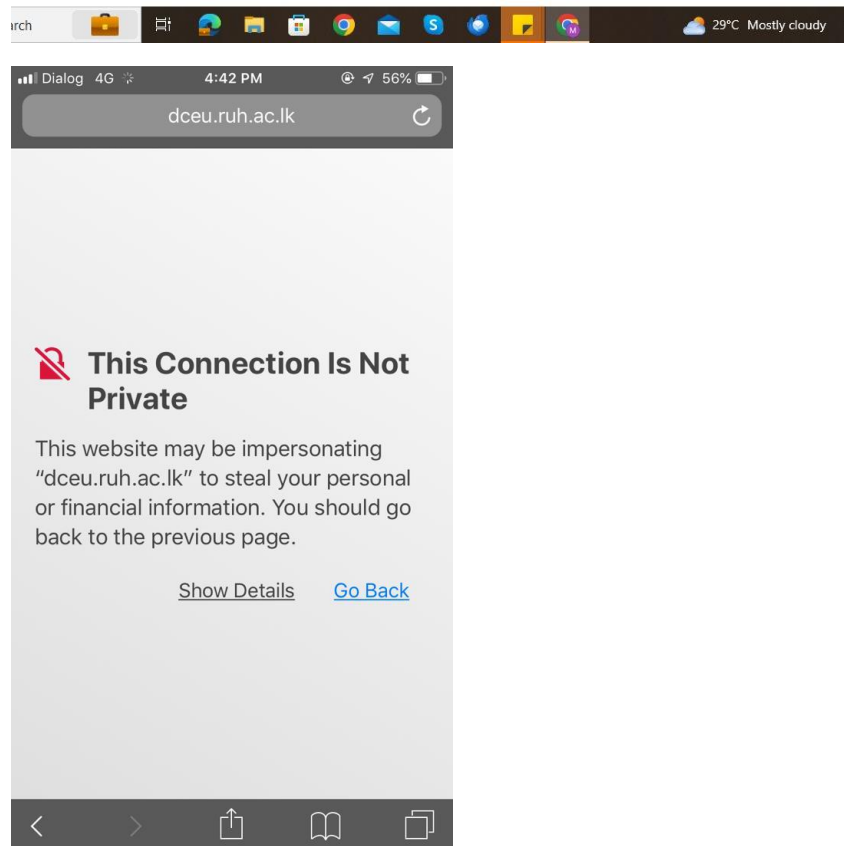

If you have experienced any issue when reaching to web and LMS like mention below please use below steps.

This message will depend on the browser and to solve this click on advanced or show details.

Advanced

back to the previous page.

[Show Details](#) [Go Back](#)

Then click on “**Proced to www.dceu.ruh.ac.lk**” shown as below

💡 To get Chrome’s highest level of security, [turn on enhanced protection](#)

Hide advanced